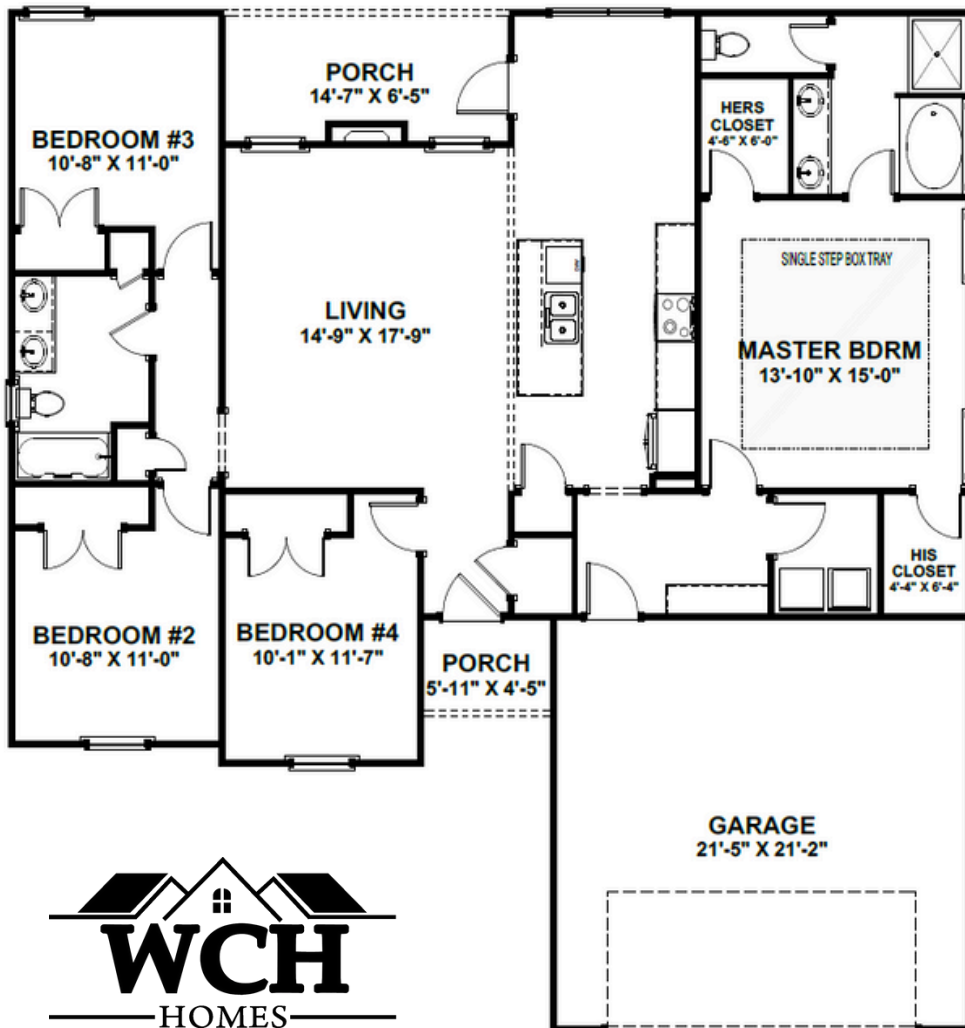

Bankstone *Landing*

THE RIVERLY

Open Concept
4 Bedroom
2 Bathroom
1,664 Sq Ft

Contact
(478) 322-0028